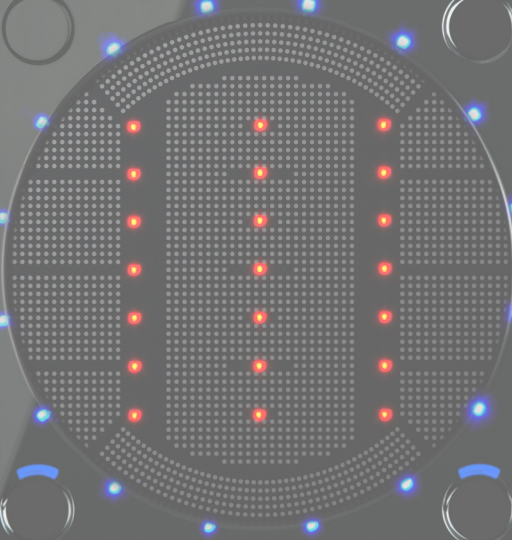

GAIN

stanton

PITCH

FX

EQ

LOOP

TRIG

VINYL

DECK

PLAY

CUE

SYNC

TAP